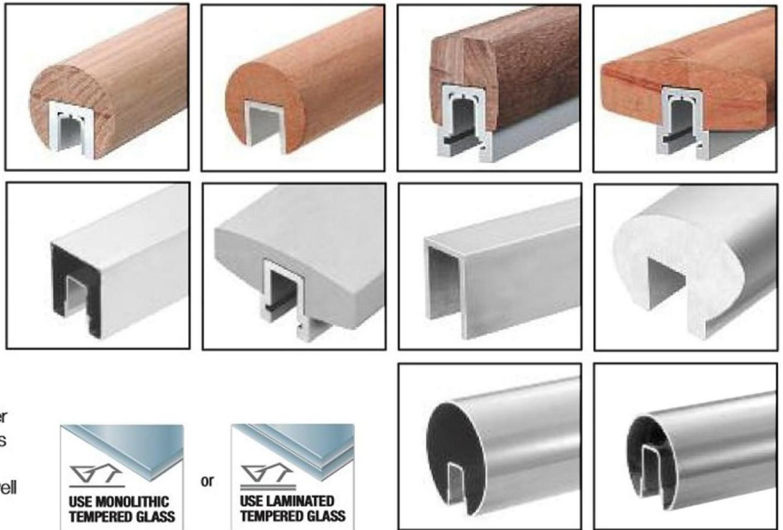

Cap Rails

- Our Ever Expanding Selection Assures the Right Cap Rail for Any Interior or Exterior Decor
- A Variety of Sizes and Finishes Available to Accommodate 1/2", 5/8", and 3/4" (12, 16, and 19 mm) Thick Monolithic Tempered Glass
- Sizes Also for 9/16", 11/16", 27/32", and 1-1/16" (13.52, 17.52, 21.52, and 25.52 mm) Laminated Tempered Glass
- A Full Line of Accessory Parts and Supplies to Complete the Installation

Cap Rails set the standard for quality. We offer a wide range of profiles and sizes for almost any glass railing application. Cap Rails are available in a variety of architectural finishes, and wood types, as well as accessories to complete the installation.