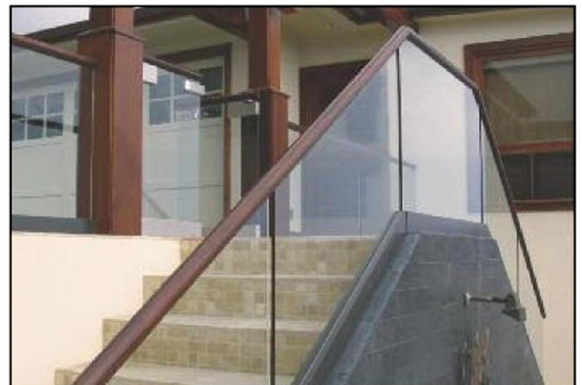

System: 2" (51 mm) Wood Cap Railing