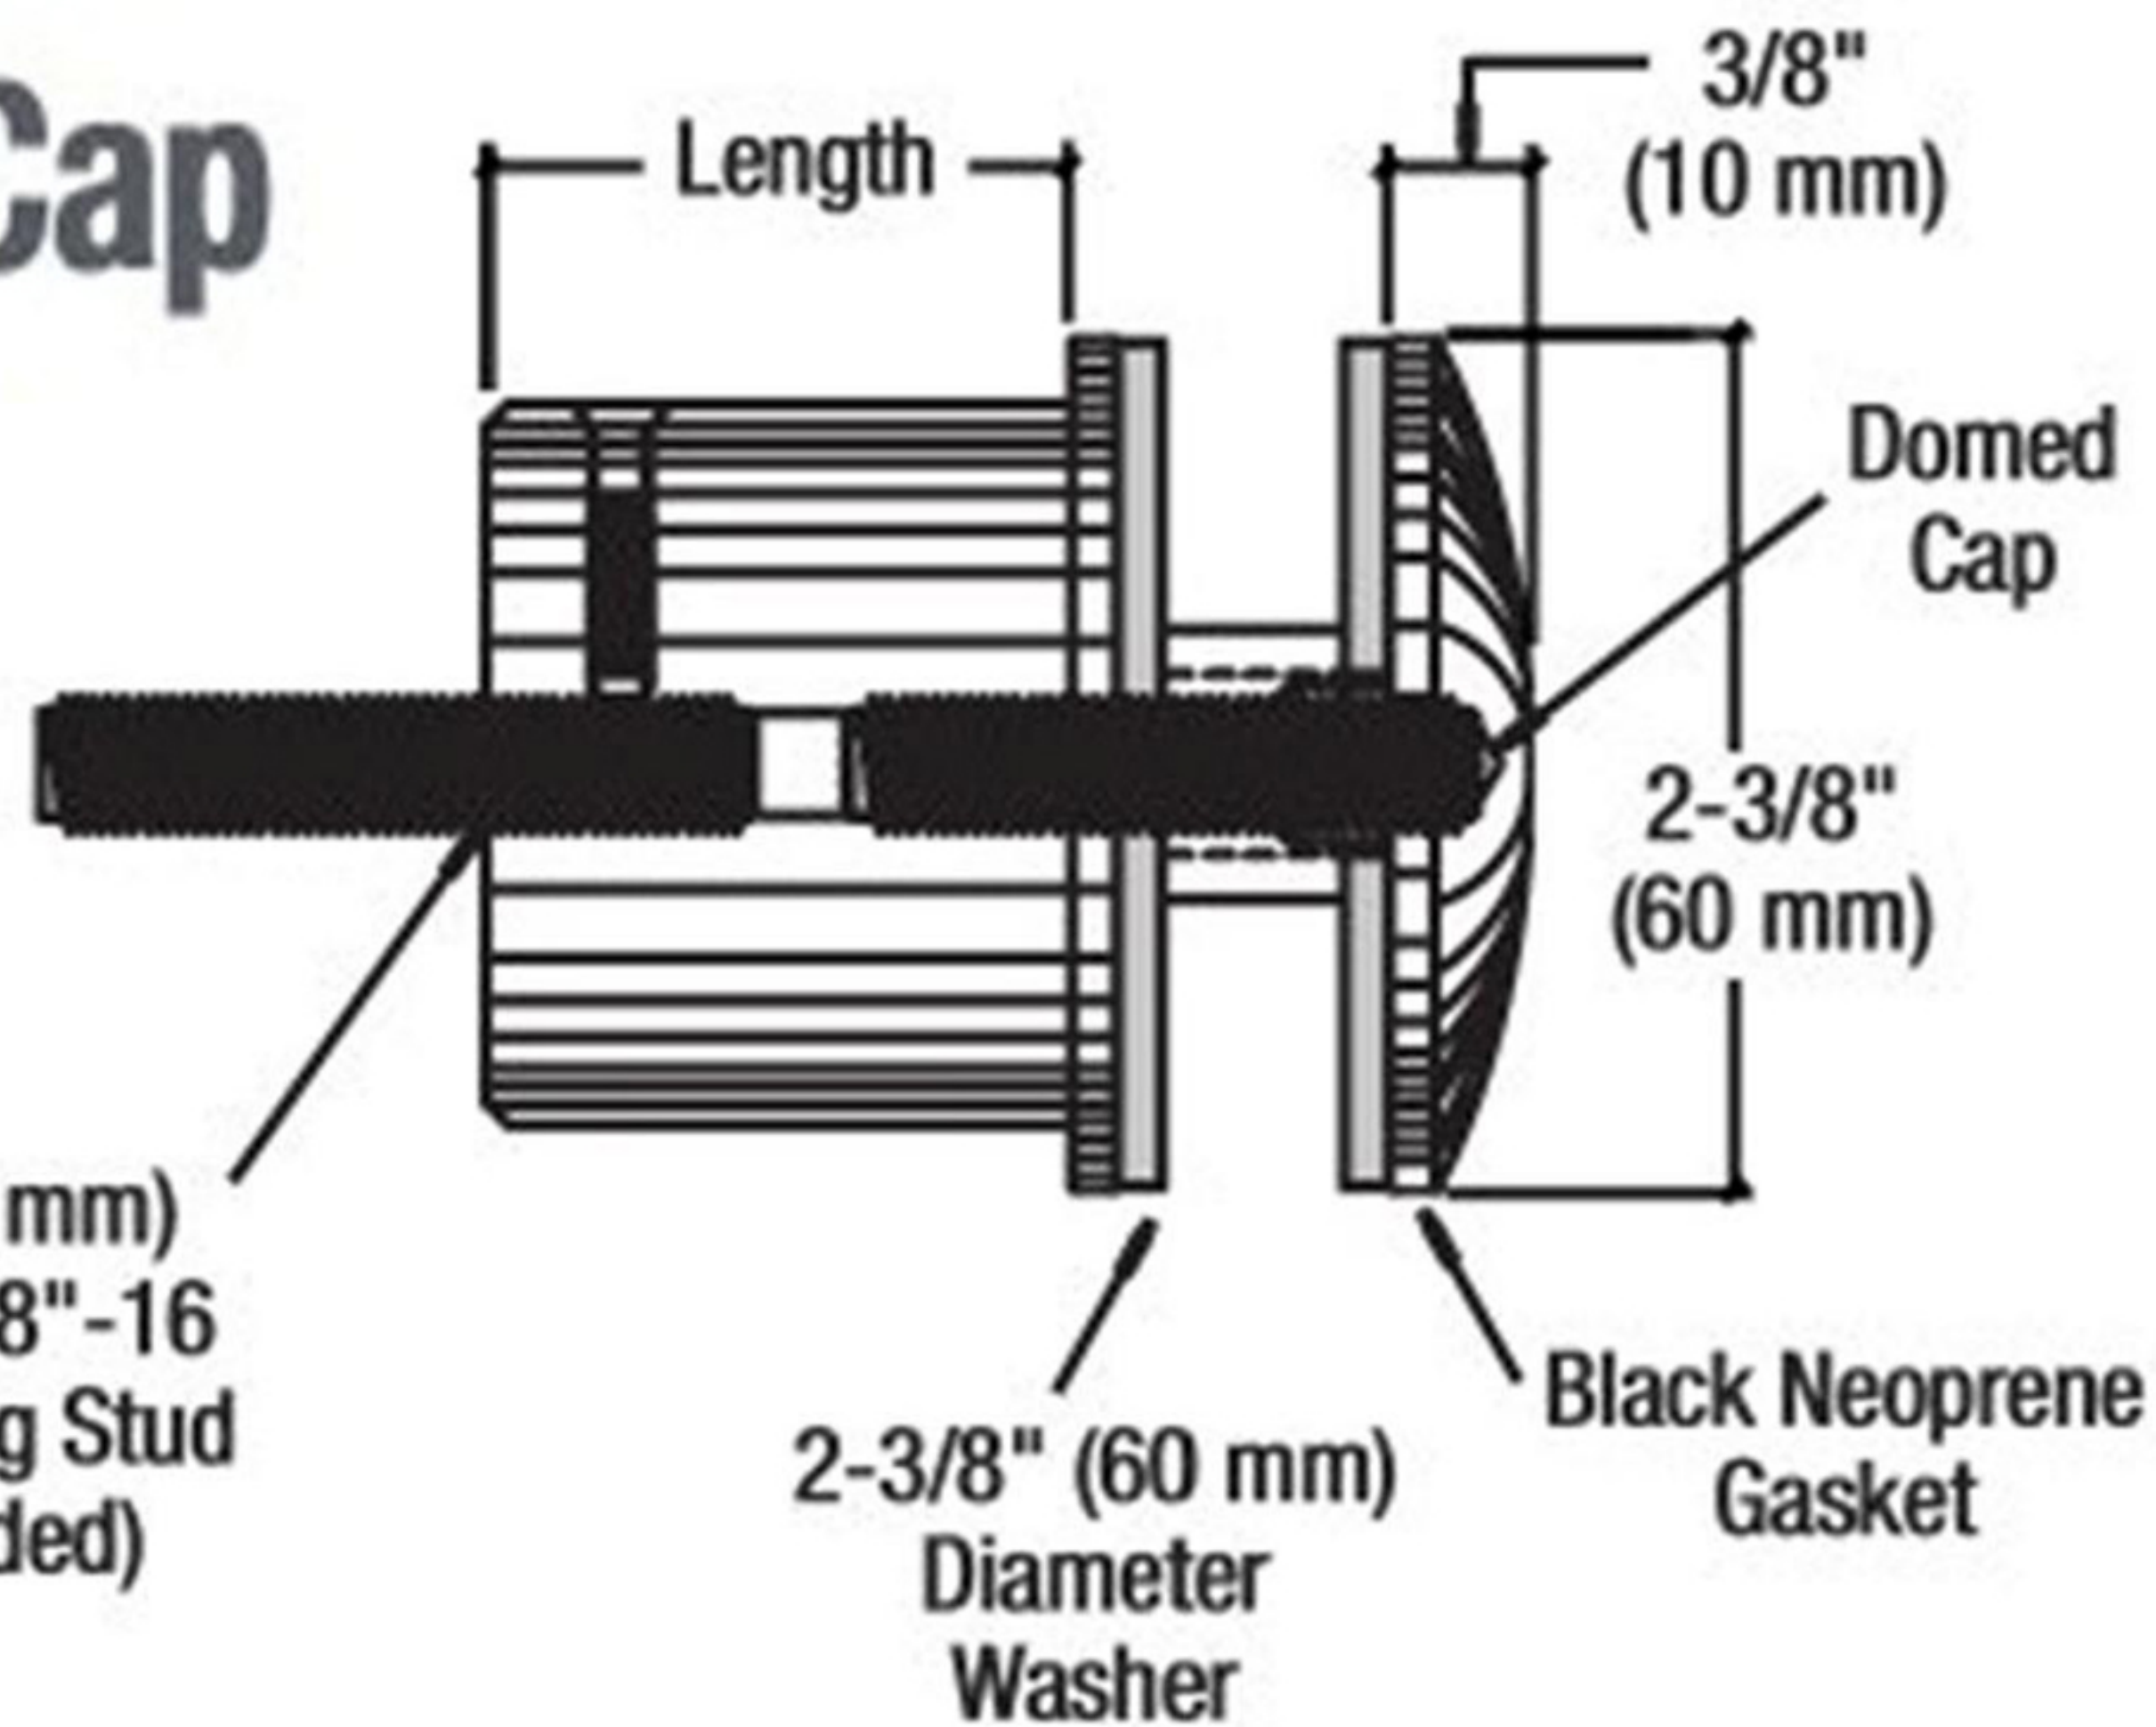

Base and Domed Cap

2" (51 mm)
Long 3/8"-16
Mounting Stud
(Included)

2-3/8" (60 mm)
Diameter
Washer

Black Neoprene
Gasket