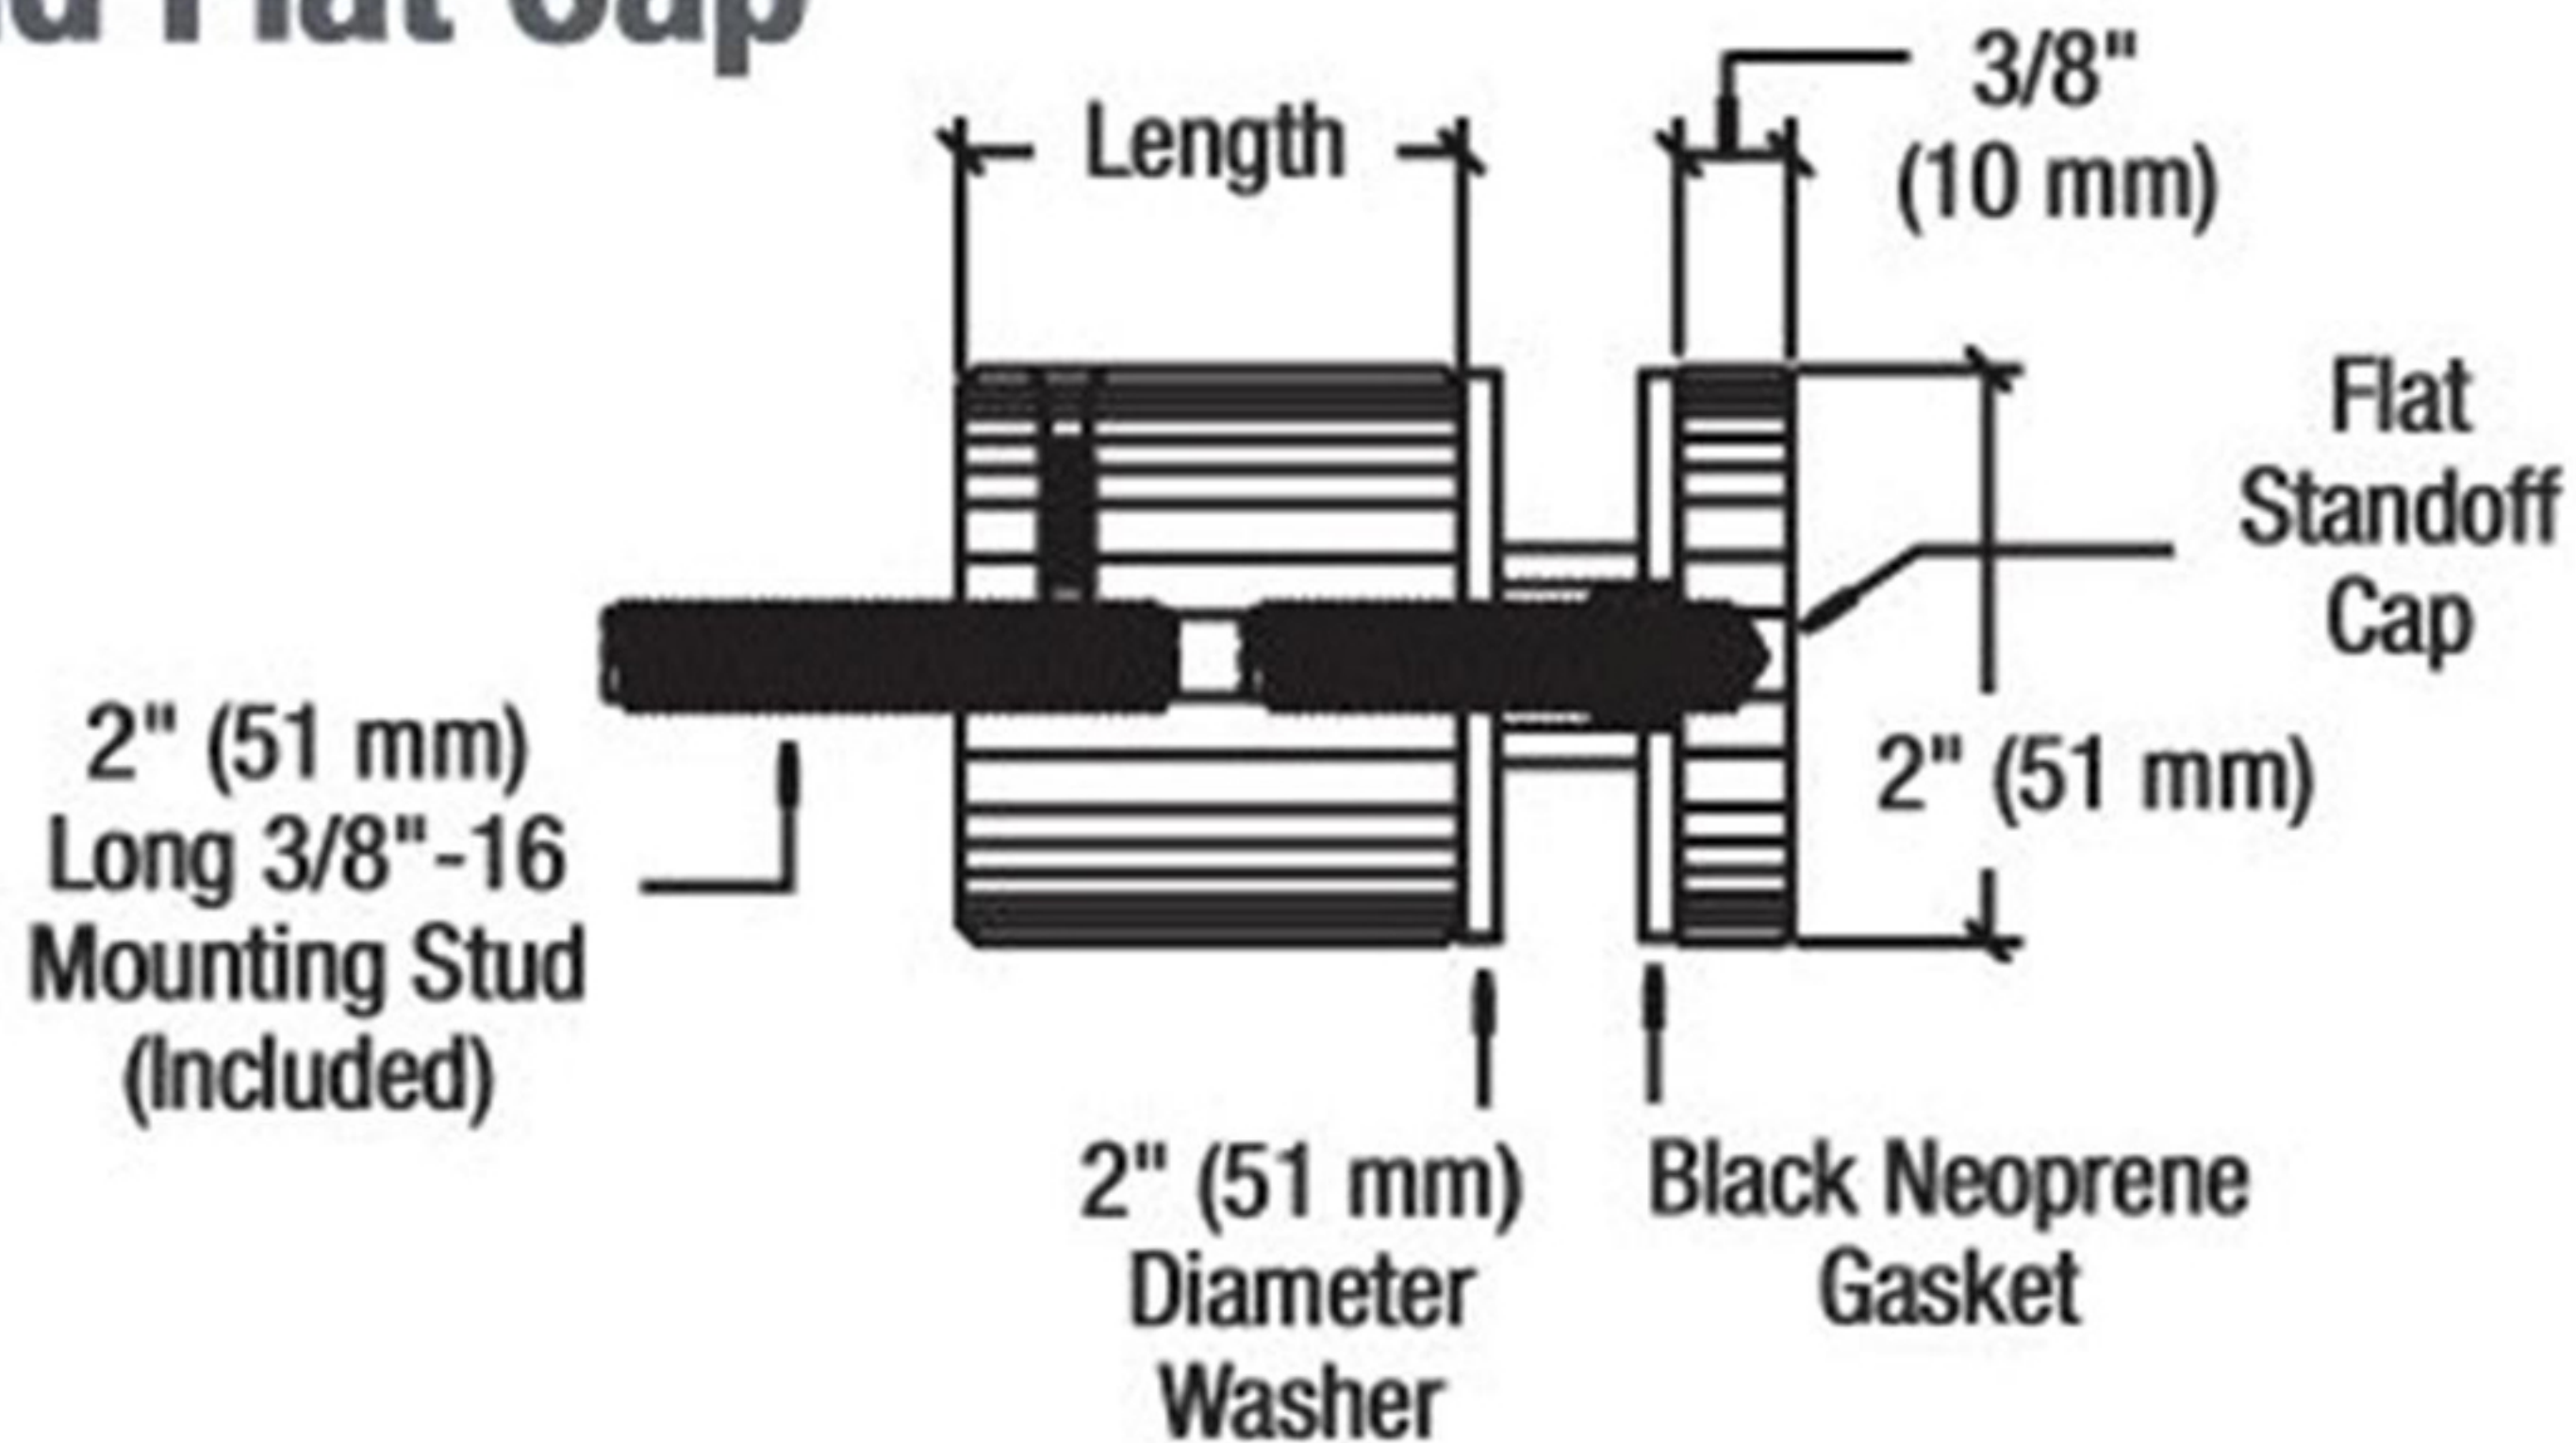

Base and Flat Cap

- Brushed or Polished 316 Grade Stainless