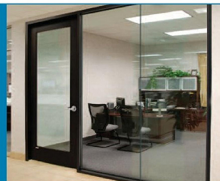

FRAMED

FRAMED

- Low Noise Transmission
- Optional Fire Rated Frames
- Accommodates Wood, Aluminum, or Glass Doors
- Pivoting and Sliding Configurations
- Accelerated Tax Depreciation
- Double Glazed Options

SYSTEMS

- CRL 487 Series
- CRL 487-AR Acoustically Rated
- CRL Fallbrook
- CRL Fallbrook XL

U.S. ALUMINUM
INTERIOR PRODUCTS