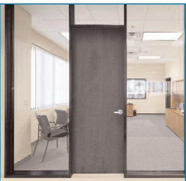

CRL Fallbrook XL Series in Clear Anodized