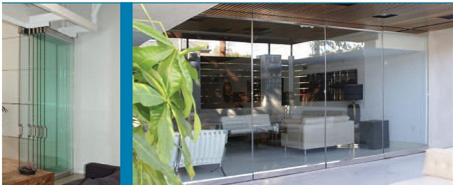

CRL Monterey System in White Powder Coat.